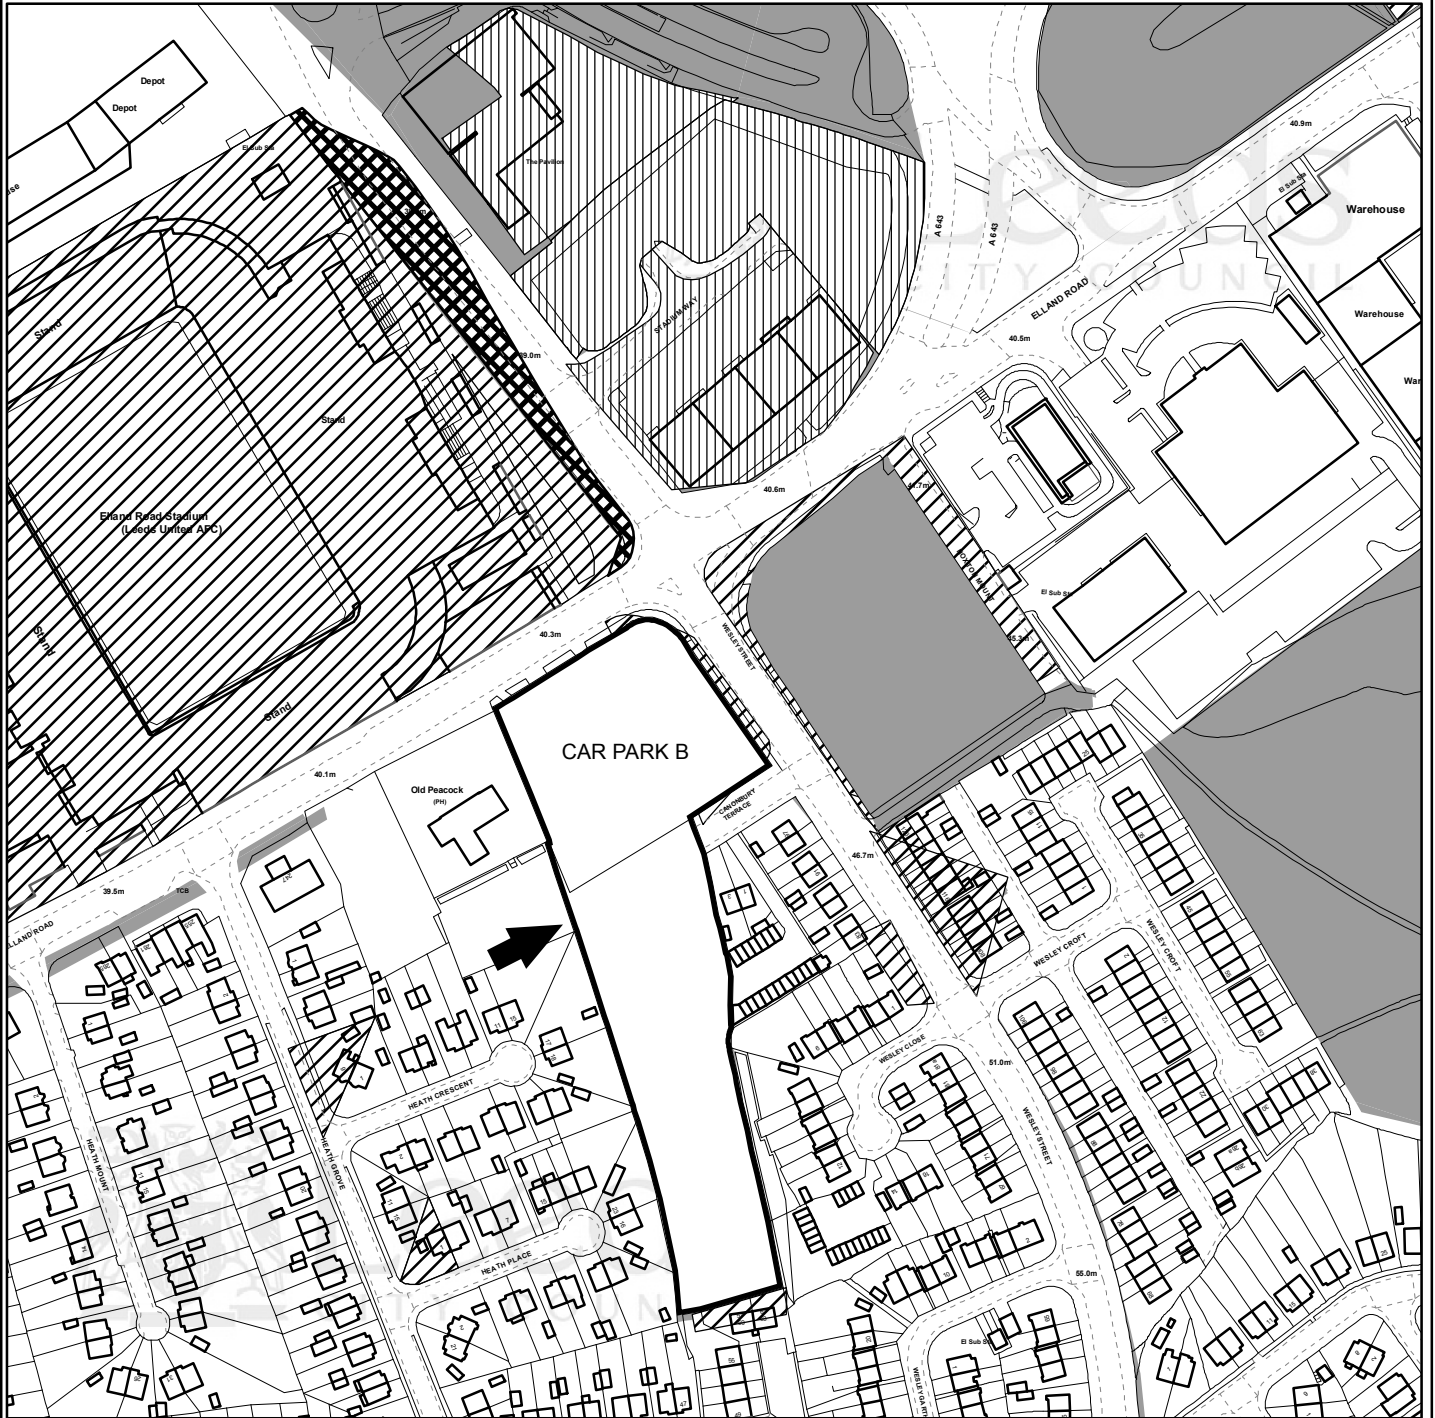

CAR PARK B & ADOPTED HIGHWAY LAND ON LOWFIELDS ROAD HOLBECK LEEDS LS11

← SUBJECT SITE

LAND SOLD BY
LEEDS CITY COUNCIL

LAND OWNED BY
LEEDS CITY COUNCIL

LAND OWNED BY
APPLICANT

LAND LEASED OUT BY
LEEDS CITY COUNCIL

ADOPTED HIGHWAY LAND
ON LOWFIELDS ROAD

Leeds

CITY COUNCIL

Crown Copyright. All rights reserved.
Leeds City Council 100019567 2010

PREP BY M. CHRISTIAN

DATE 14/12/2010

OS No SE2831SW

Scale 1:2,500

PLAN No 14453/M